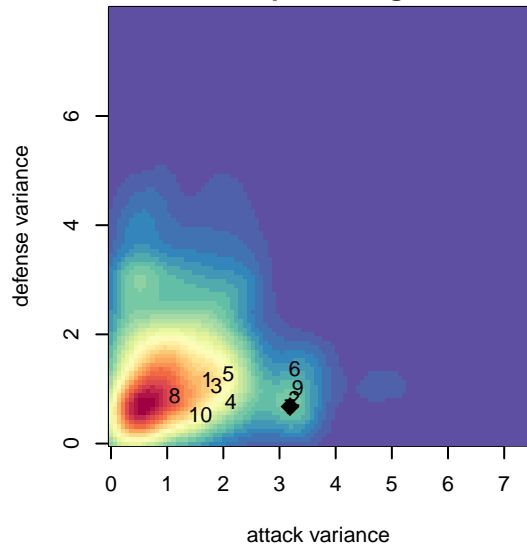

Crossfire Premier B B00

Crossfire Premier SC
 Redmond, WA
 B00 total strength=1837
 attack=37.12 defense=35.68
 fall league = RCL B00 Div 2
 notes= Wiskel 2016

alt names used:
 CROSSFIRE PREMIER B00 B (WA)
 Crossfire Premier B00 B
 CROSSFIRE PREMIER B00 B WISKEL (WA)
 CROSSFIRE PREMIER CROSSFIRE B00 WIS
 Crossfire Premier B00 B

Venues played:
 2016 Showcase of Champions U17/16 Diamon
 2016 Nike Crossfire Challenge Gold Group U17
 2016 REDAPT Cup Gold U17
 2016 RCL B00 Div 2
 2016 WYS Championship B00

**attack and defense variance (black dot)
relative to other teams
and top 10 in region**