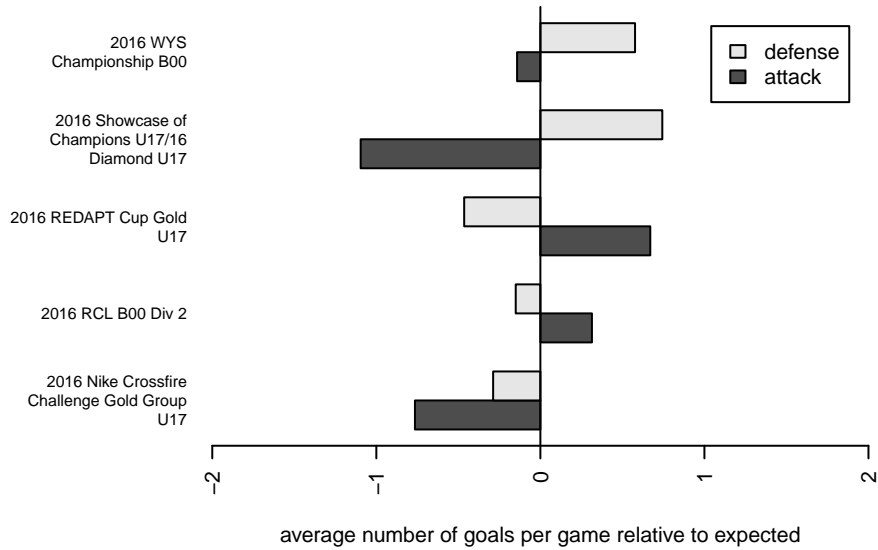

Performance relative to 13 month average