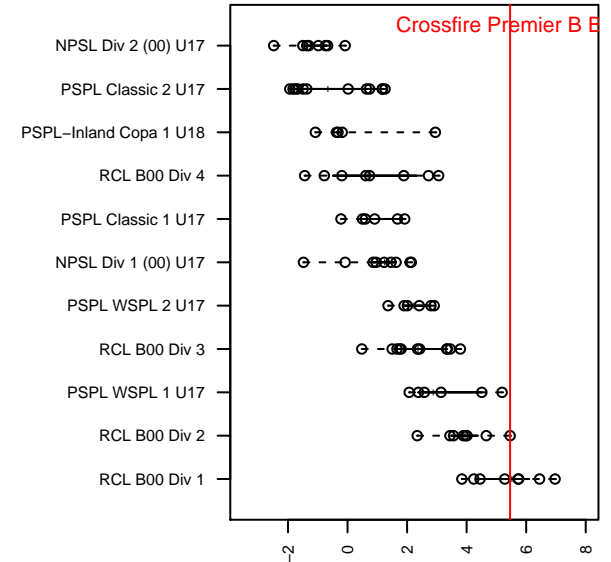

**attack and defense rating
relative to others at age
and all opponents in last 13 months**