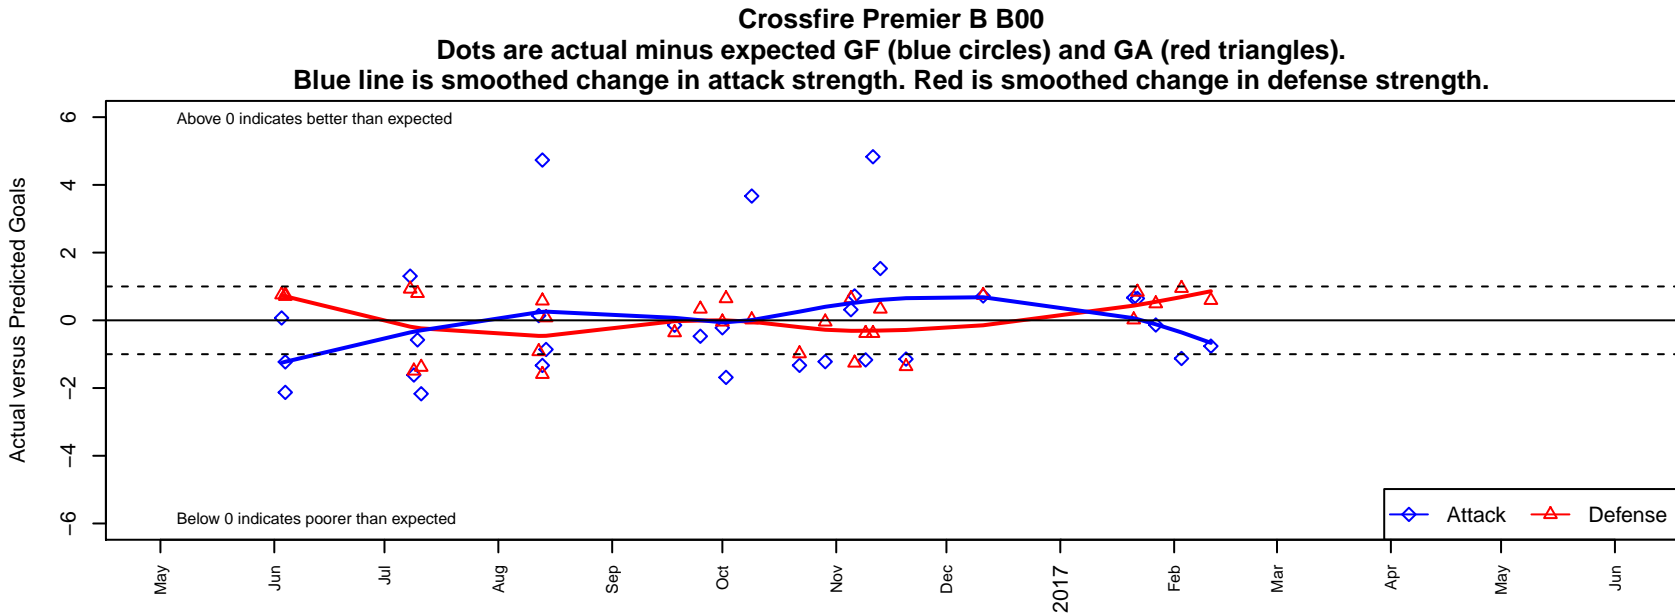

**attack and defense variance (black dot)
relative to other teams
and top 10 in region**

**attack and defense rating
relative to others at age
and all opponents in last 13 months**

Crossfire Premier B B00

Crossfire Premier SC
Redmond, WA
B00 total strength=1837
attack=37.12 defense=35.68
fall league = RCL B00 Div 2
notes= Wiskel 2016

alt names used:
CROSSFIRE PREMIER B00 B (WA)
Crossfire Premier B00 B
CROSSFIRE PREMIER B00 B WISKEL (WA)
CROSSFIRE PREMIER CROSSFIRE B00 WIS
Crossfire Premier B00 B

Venues played:
2016 Showcase of Champions U17/16 Diamon
2016 Nike Crossfire Challenge Gold Group U17
2016 REDAPT Cup Gold U17
2016 RCL B00 Div 2
2016 WYS Championship B00