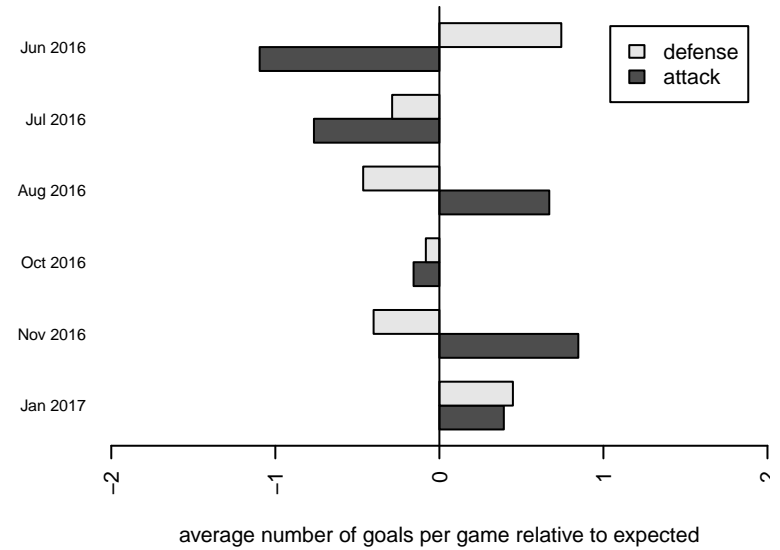

Performance relative to 13 month average