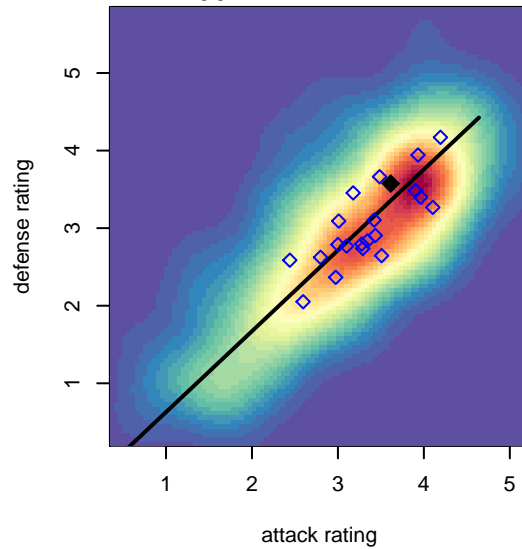

**attack and defense rating
relative to others at age
and all opponents in last 13 months**